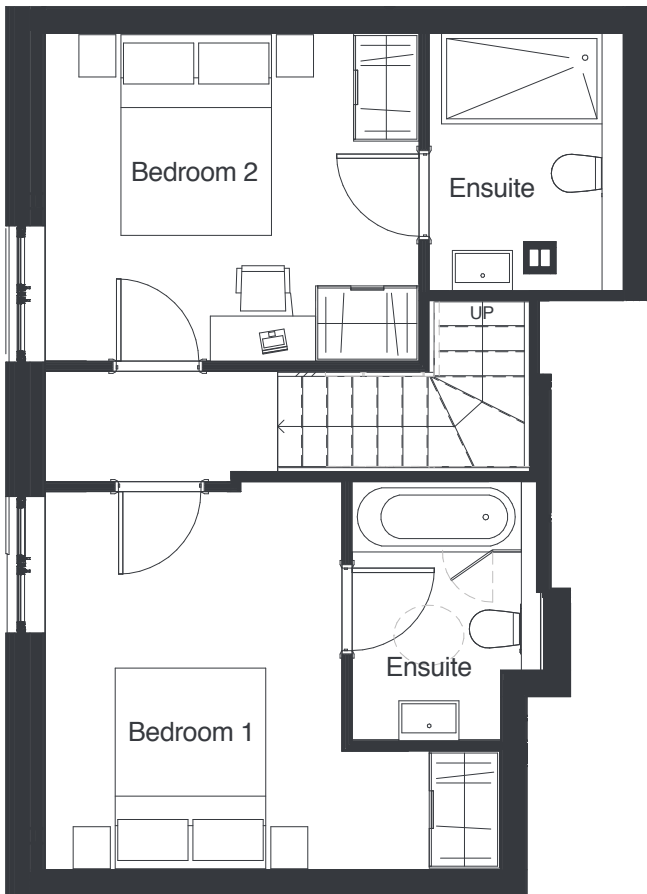

PARK HOUSE
APARTMENTS

PLOT 407
2 BEDROOM DUPLEX
PENTHOUSE
FOURTH / FIFTH FLOOR

5TH FLOOR (UPSTAIRS)

4TH FLOOR (DOWNSTAIRS)

Internal Area	93.4 m ²
---------------	---------------------