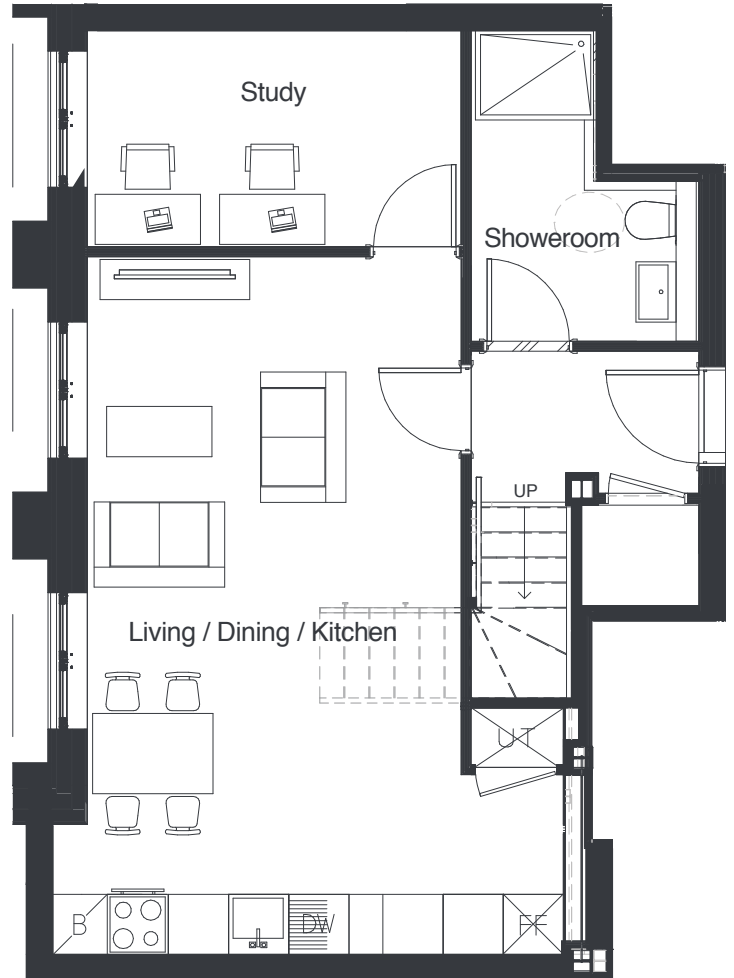

PARK HOUSE
APARTMENTS

PLOT 407
2 BEDROOM DUPLEX
PENTHOUSE
FOURTH / FIFTH FLOOR

5TH FLOOR (UPSTAIRS)

4TH FLOOR (DOWNSTAIRS)

Internal Area	93.4 m ²
---------------	---------------------