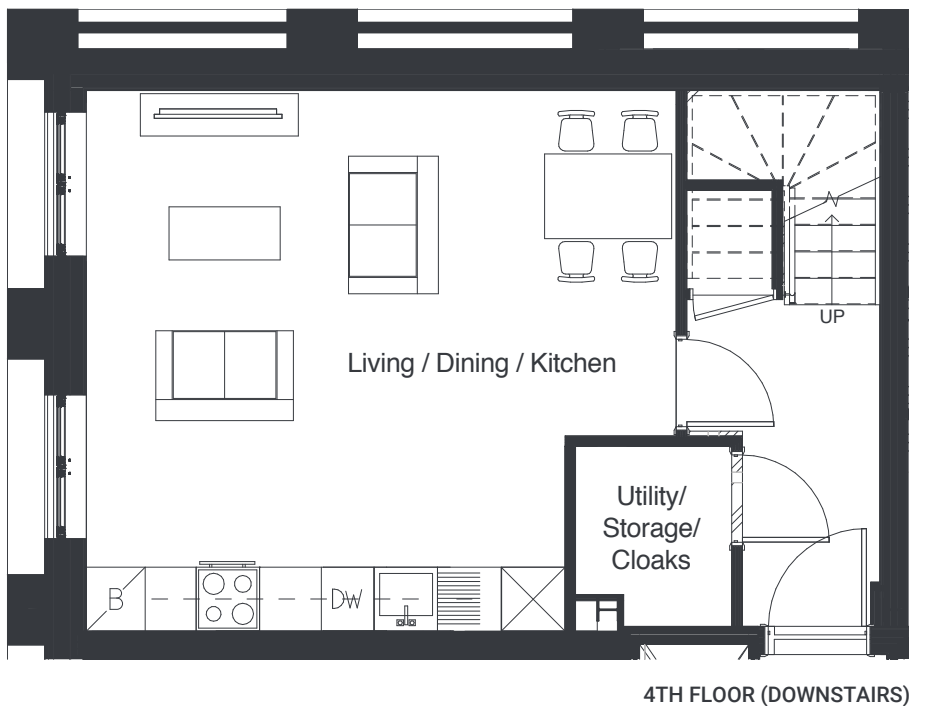

PLOT 406
2 BEDROOM DUPLEX
PENTHOUSE
FOURTH / FIFTH FLOOR

Internal Area	88.7 m ²
---------------	---------------------