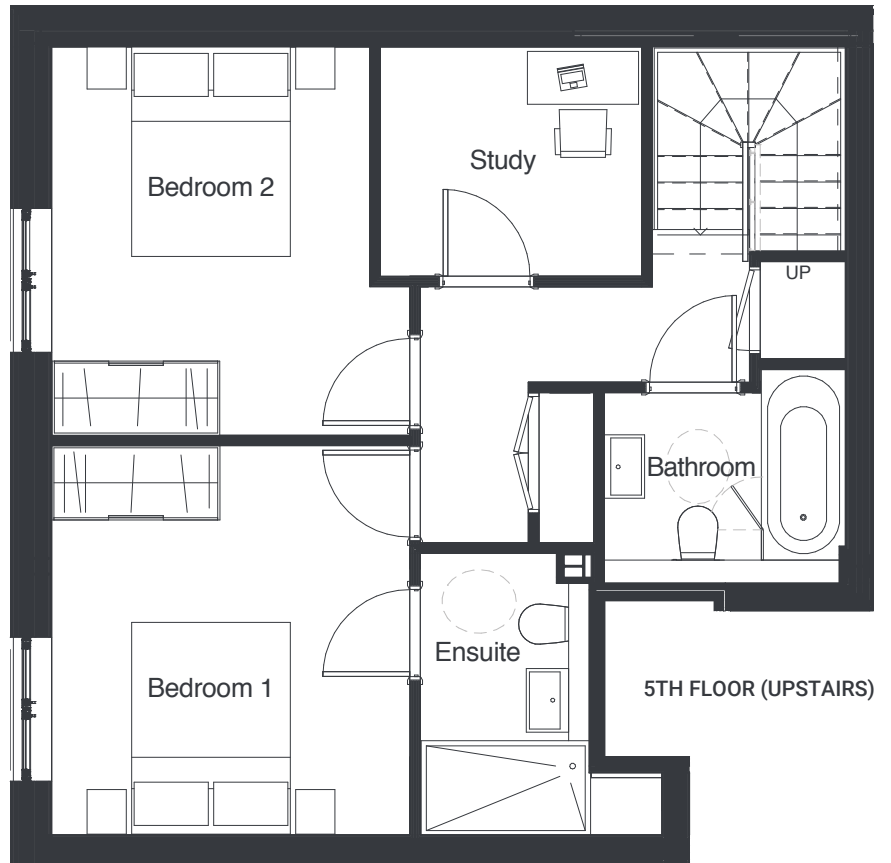

PLOT 406
2 BEDROOM DUPLEX
PENTHOUSE
FOURTH / FIFTH FLOOR

Internal Area	88.7 m ²
---------------	---------------------