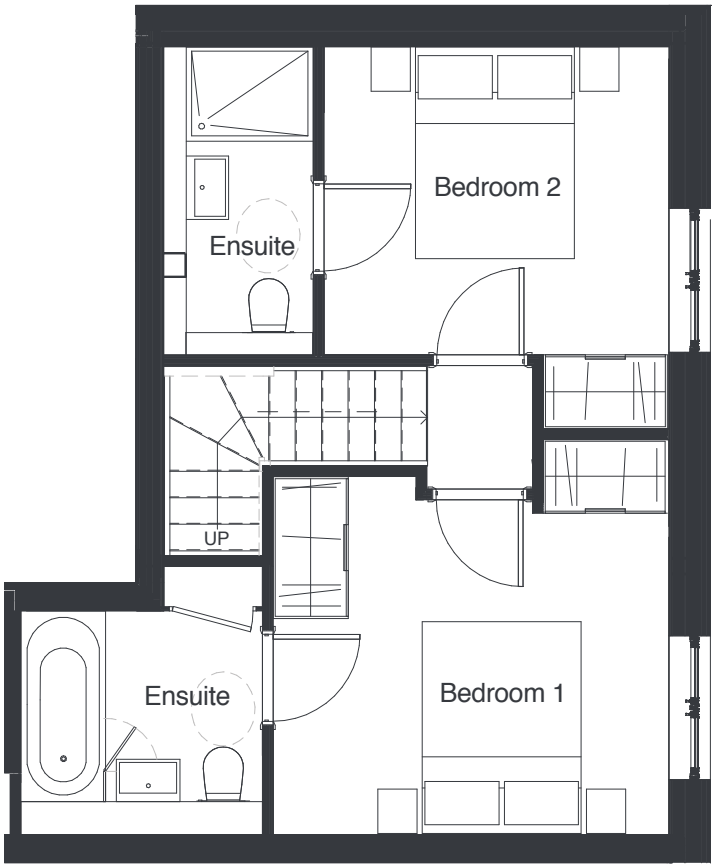

PLOT 405
2 BEDROOM DUPLEX
PENTHOUSE
FOURTH / FIFTH FLOOR

5TH FLOOR (UPSTAIRS)

4TH FLOOR (DOWNSTAIRS)

Internal Area	72.9 m ²
---------------	---------------------