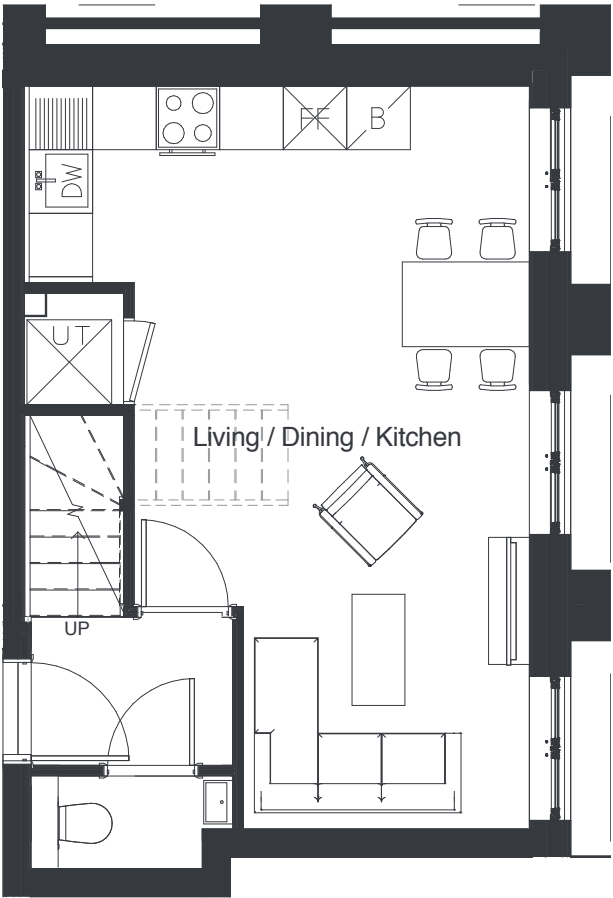

PLOT 405
2 BEDROOM DUPLEX
PENTHOUSE
FOURTH / FIFTH FLOOR

5TH FLOOR (UPSTAIRS)

4TH FLOOR (DOWNSTAIRS)

Internal Area	72.9 m ²
---------------	---------------------