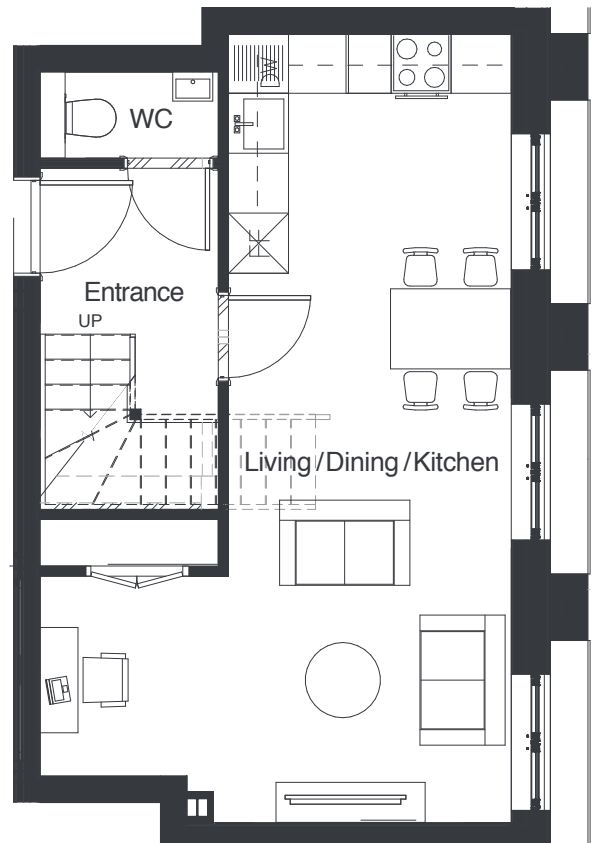

PLOT 404
2 BEDROOM DUPLEX
PENTHOUSE
FOURTH / FIFTH FLOOR

5TH FLOOR (UPSTAIRS)

4TH FLOOR (DOWNSTAIRS)

Internal Area	84.0 m ²
---------------	---------------------