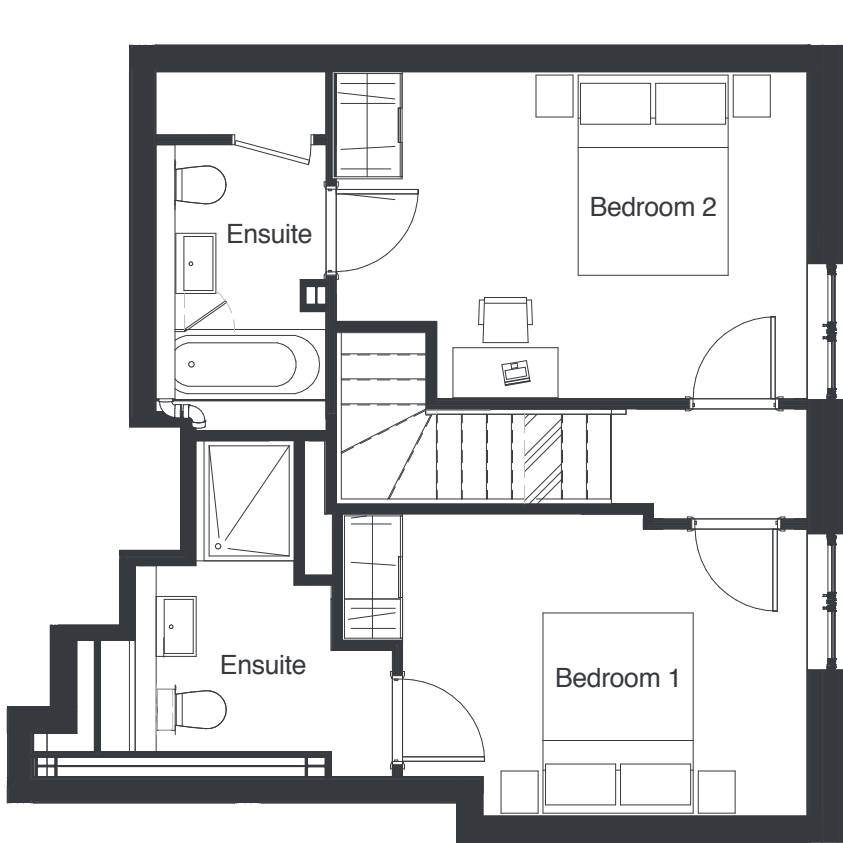

PLOT 404
2 BEDROOM DUPLEX
PENTHOUSE
FOURTH / FIFTH FLOOR

5TH FLOOR (UPSTAIRS)

4TH FLOOR (DOWNSTAIRS)

Internal Area	84.0 m ²
---------------	---------------------