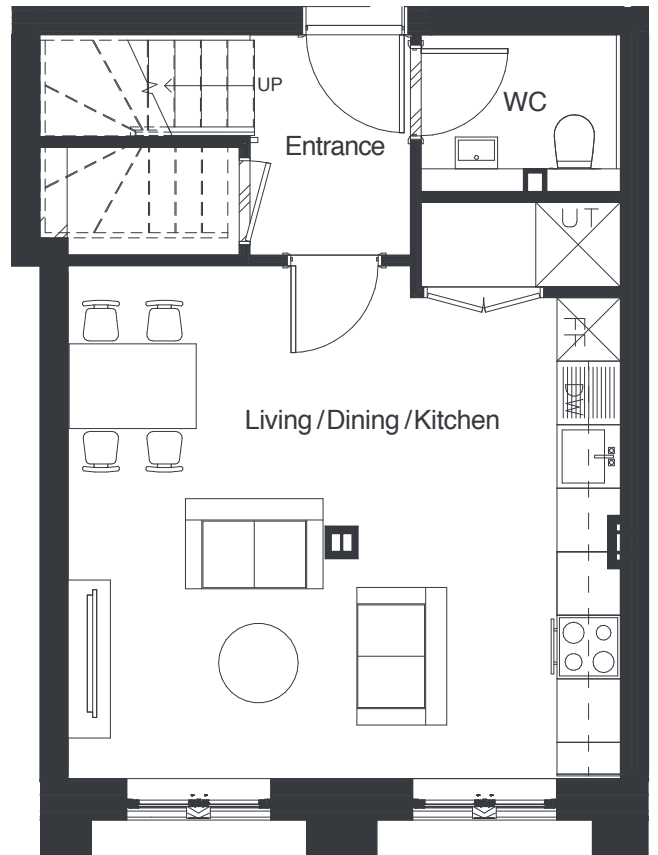

**PLOT 402**  
2 BEDROOM DUPLEX  
PENTHOUSE  
FOURTH / FIFTH FLOOR

5TH FLOOR (UPSTAIRS)

4TH FLOOR (DOWNSTAIRS)

Internal Area	82.6 m <sup>2</sup>
---------------	---------------------