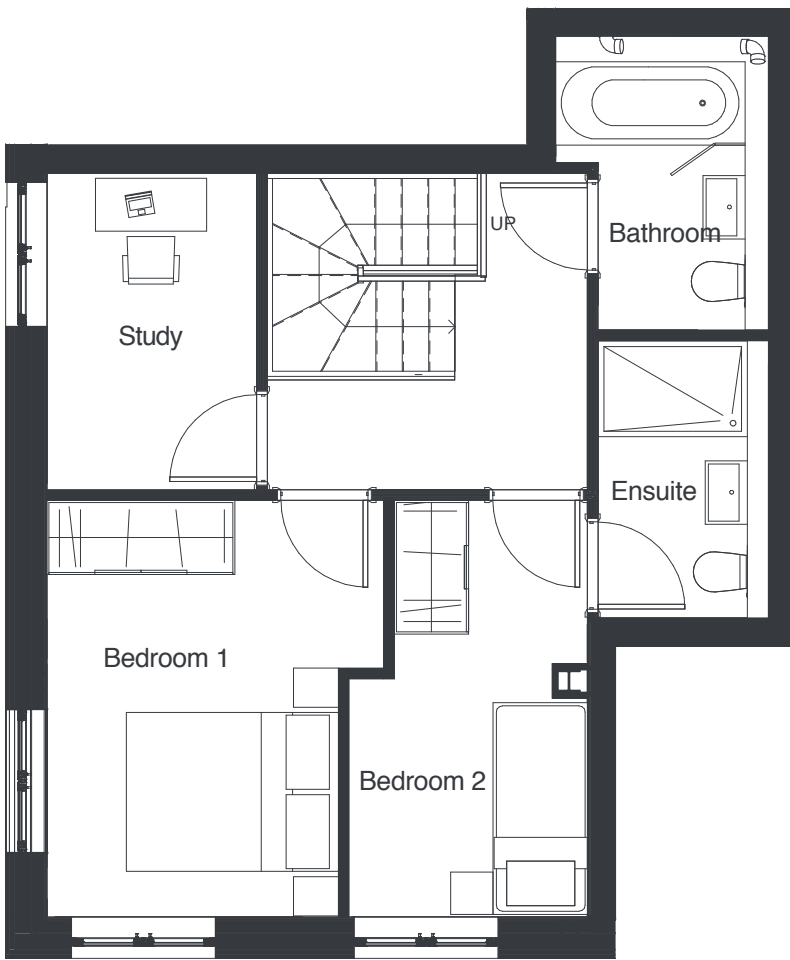

**PLOT 402**  
2 BEDROOM DUPLEX  
PENTHOUSE  
FOURTH / FIFTH FLOOR

5TH FLOOR (UPSTAIRS)

4TH FLOOR (DOWNSTAIRS)

Internal Area	82.6 m <sup>2</sup>
---------------	---------------------